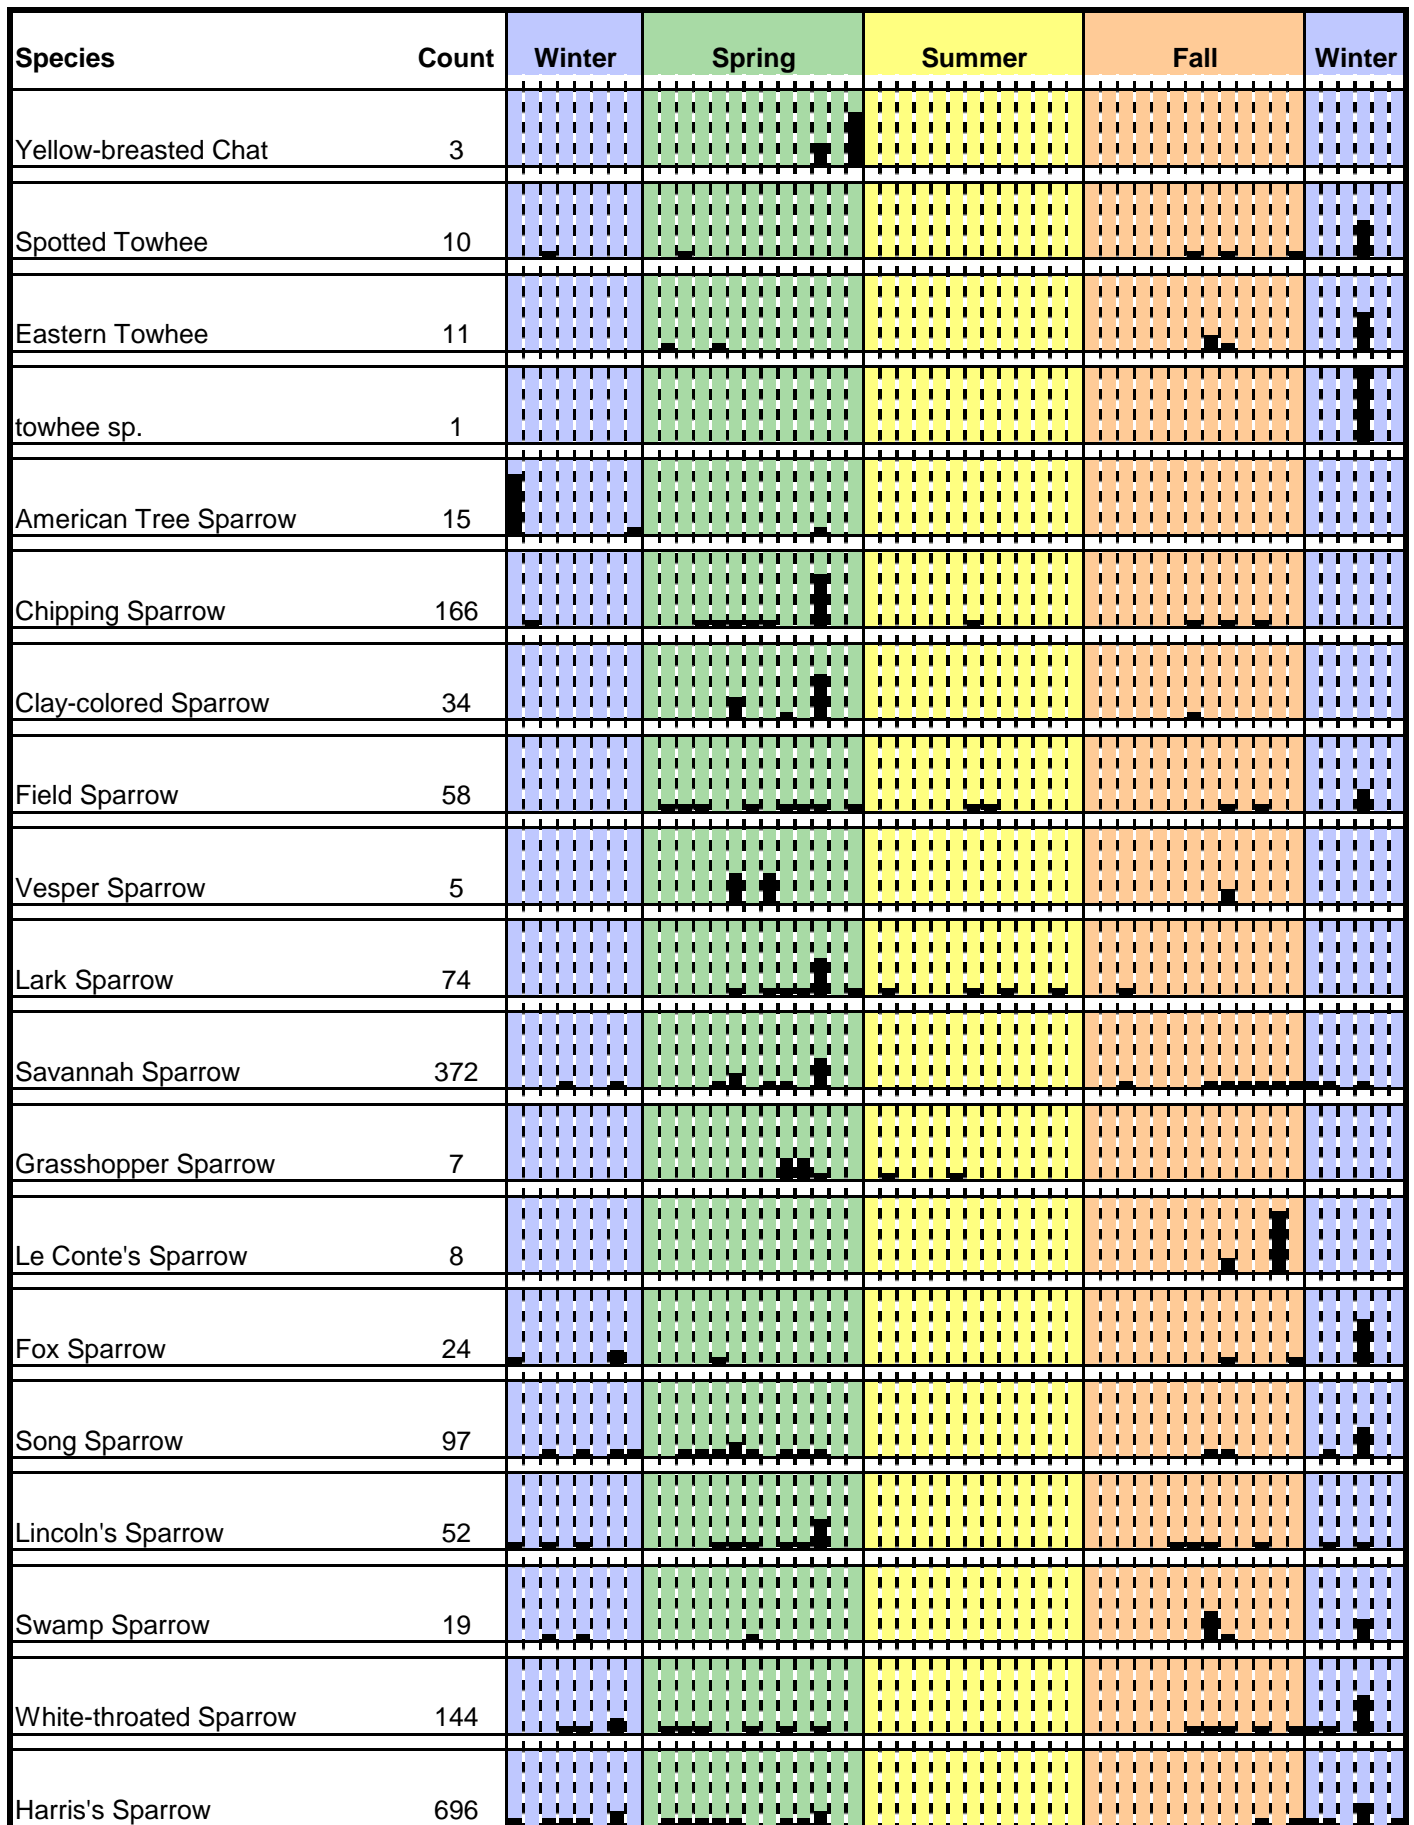

Normalized Percentage of Species Reported by Week

Normalized Percentage of Species Reported by Week

Species	Count	Winter	Spring	Summer	Fall	Winter
White-crowned Sparrow	213					
Dark-eyed Junco	922					
Lapland Longspur	498					
Smith's Longspur	327					
Summer Tanager	82					
Scarlet Tanager	2					
Northern Cardinal	954					
Rose-breasted Grosbeak	7					
Blue Grosbeak	23					
Indigo Bunting	141					
Painted Bunting	65					
Dickcissel	301					
Bobolink	219					
Red-winged Blackbird	6378					
Eastern Meadowlark	1038					
Western Meadowlark	40					
Yellow-headed Blackbird	12					
Rusty Blackbird	393					
Brewer's Blackbird	33